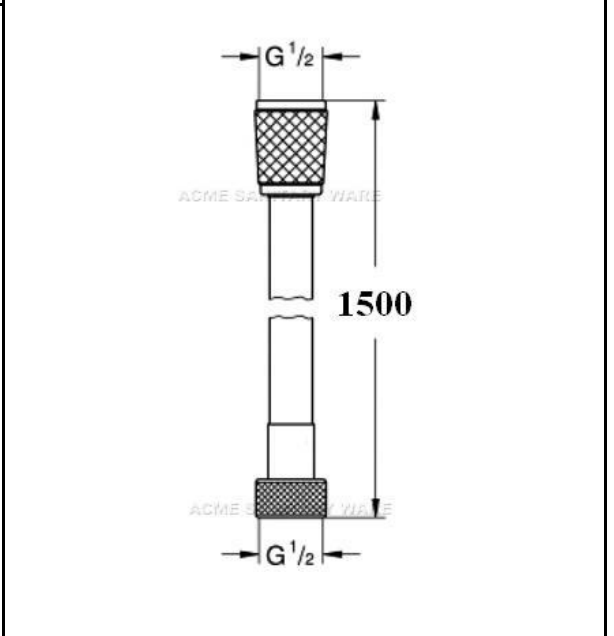

PROJECT		REF		REV	ITEM CODE	
LOCATION		DATE			PAGE	

SANITARY WARE SPECIFICATION SHEET

Item Descriptions	EMCA (PRC) Silver antifold bend 3/4" plastic shower hose; 1500mm long	<p style="text-align: center;">Illustration/ Drawing</p> 
Model	EM8014.070-1500	
Colour	Silver	
Material	Plastic	
Manufacturer	EMCA (PRC)	
Supplier	Acme Sanitary Ware Co. Ltd Mr. Eric Wong/ Mr. Don Yuen	
Contact Tel/Fax	(852) 2388-7171 / (852) 2710-8012	
E-mail Website	acme@acmesanitary.com.hk www.acmesanitary.com.hk	

<p><u>Product Descriptions</u></p> <ul style="list-style-type: none"> · Plastic · Universal connection G 1/2" x 1/2" · Smooth surface for easy cleaning · AntiFold bend
--

Note:

* All information of the above is for the reference only. No prior notice is made if any changes.